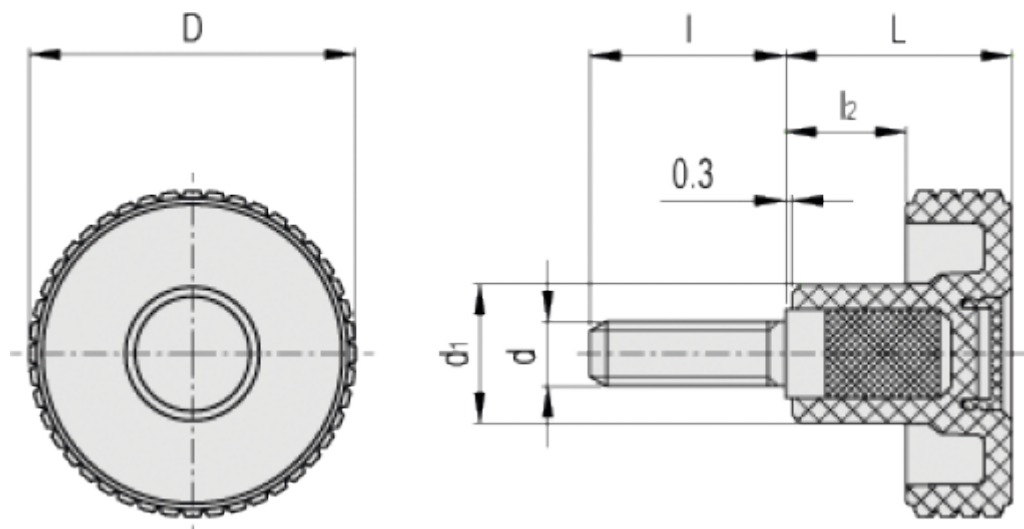

Article number: 23020343916

Description: E+G Knurled knob MBT.40 p-M8x30-C6, Red

Measures

D = 39.5

d1 = 17

d6g = M8

L = 26.5

l = 30

l2 = 12.5